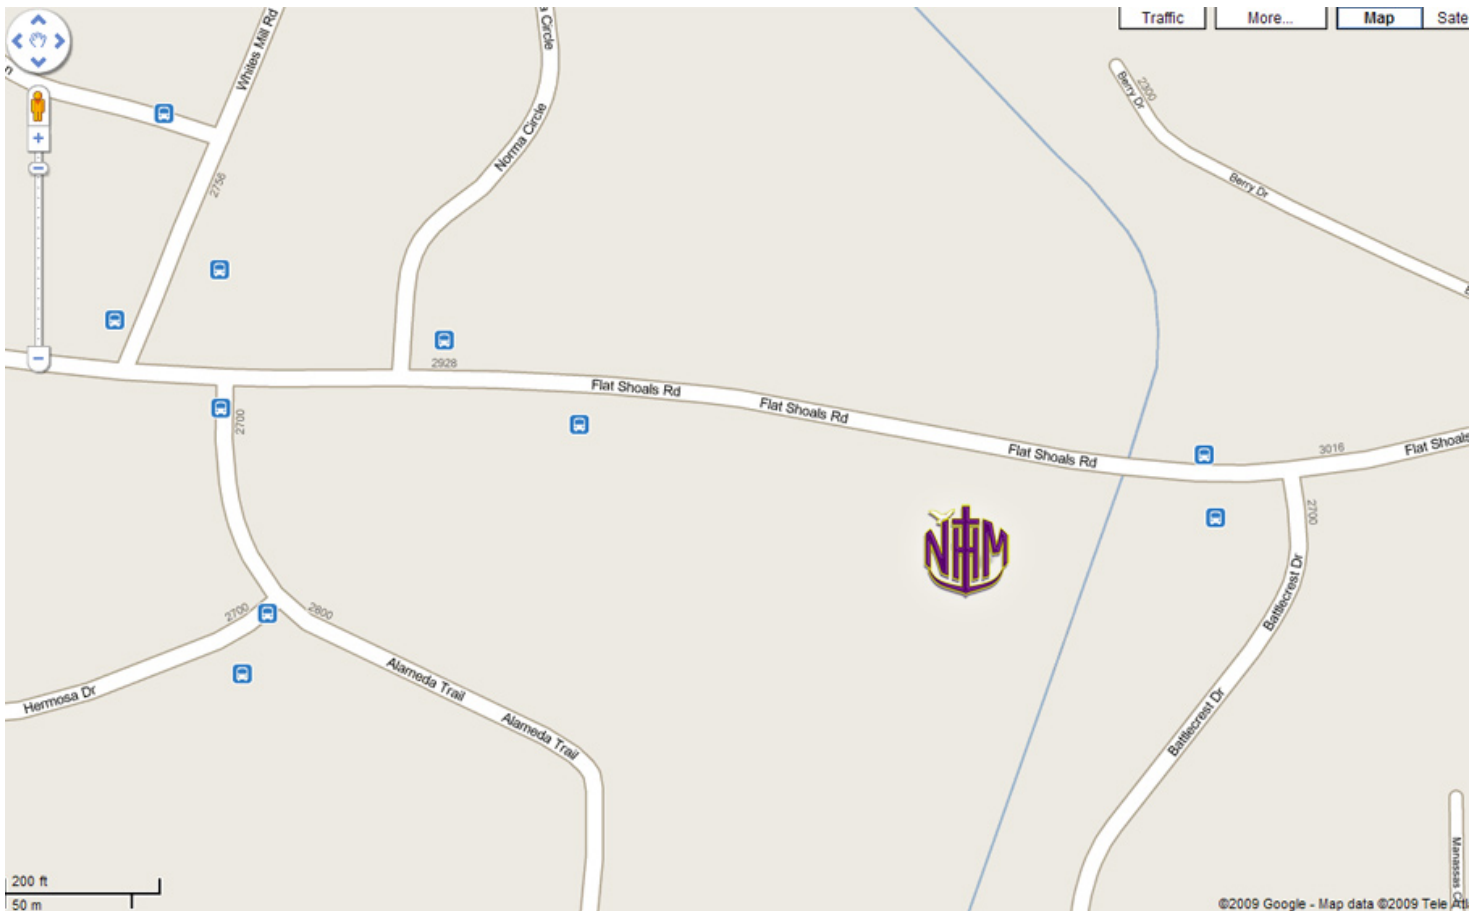

# Map & Driving Directions

## New Hope Ministries

2999 Flat Shoals Road  
Decatur, GA

### *From I-20 East*

Take I-20 East  
Take the Flat Shoals Road Exit 62  
Turn left onto Flat Shoals Road

### *From Downtown Atlanta*

Take I-20 East/Ga-402 E via the ramp toward Augusta  
Take the Flat Shoals Road Exit 62  
Turn left onto Flat Shoals Road

*[www.nhm-inc.org](http://www.nhm-inc.org)*

*(404) 212 - 9130*